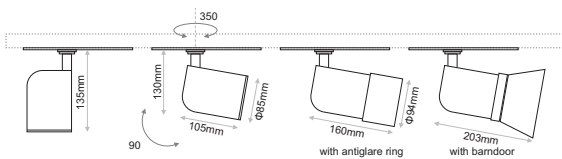

Honeycomb

Antiglare Ring

Barndoor Teatro

Barndoor Standard

Model (LED Power)	CCT*	CRI80 LED Source	CRI90 LED Source	CRI97 LED Source	Beam Angle	Type	Colour	Dimming Option	Accessories	
		80 (80)	90 (90)	97 (97)						
<b>CALLISTO N 17.5W</b> (CALLISTO N18)	2700K (27B)	2482lm	2048lm	1815lm	17° (17)	Adjustable (AD)	White (WH)	Non-Dimmable (ND)	Standard	(0/0)
	3000K (30B)	2637lm	2140lm	1939lm	28° (28)		Black (BL)	DALI (DL)	Honeycomb	(1/0)
	4000K (40B)	2714lm	2265lm	-	42° (42)		Phase Cut (Trailing Edge Dimmer)	(PC)		
	5700K (57B)	2637lm	-	-	58° (58)		Local Dimming (LD)	(LD)	<b>EXTRAS</b>	(XX)
<b>CALLISTO N 25.3W</b> (CALLISTO N25)	2700K (27B)	3384lm	2792lm	2475lm					No Extras	(X0)
	3000K (30B)	3595lm	2919lm	2644lm			Antiglare Ring Black	(X1)		
	4000K (40B)	3701lm	3088lm	-			Antiglare Ring White	(X2)		
	5700K (57B)	3450lm	-	-			Barndoor Teatro Black	(X3)		
								Barndoor Teatro White	(X4)	
								Barndoor Standard Black	(X5)	
								Barndoor Standard White	(X6)	
<b>Warm Dimmable</b>			LED Source	CRI95						
<b>CALLISTO N 16.5W</b> Warm Dimmable (CALLISTO N WD17)	Warm Dimmable 1800K-3000K (1830B)	1520lm	95 (95)				DALI (DL)	Phase Cut (Trailing Edge Dimmer) (PC)	Local Dimming (LD)	